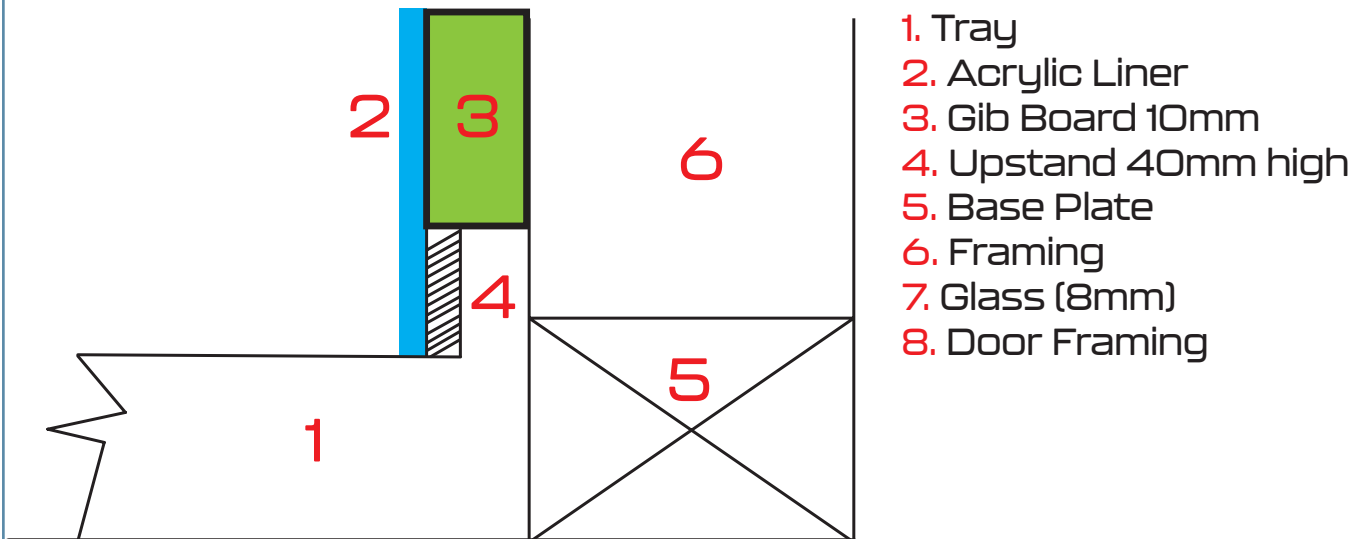

Unlike other trays, our showers have 40mm high Upstands moulded onto the sides which are positioned against the wall linings .

Here is the 40mm high Upstand which is installed hard against the timber framework of the wall. The GIB Board installs down to the top of this, and the Liner is installed over the Upstand and sealed to prevent water entering the walls

Here is front edge of the Tray. This is seen when the installation is complete. The flat "Hob" area is where the glass sits on when installed.

Pictured below is the correct installation method of a tray in a standard GIB Board Lined Wall.

The small diagonal lines between the liner and upstand represent silicone sealant.

How to Correctly identify the configuration a 2 sided shower

When you are standing looking directly at the LONGEST WALL of the Shower LINER, what side is the SHORTEST WALL of the wall LINER going to be on, your right hand, or left hand side ?

LH

Looking in the direction of the arrow, the longest side of the liner is directly in front of you. The shortest side of the liner is to our Left Hand side.
This is a LH Orientated Tray

RH

Looking in the direction of the arrow, the longest side of the liner is directly in front of you. The shortest side of the liner is to our Right Hand side.
This is a RH Orientated Tray