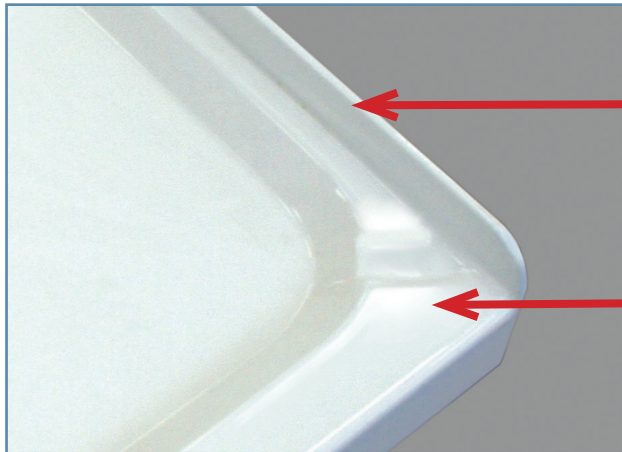

Why Are Stellar Showers Left or Right Hand sided ?

2 Sided Showers

When we describe a 2 sided Shower as Left Handed or Right Handed, firstly we **ARE NOT** describing which way the door opens, or which side the door is on. In fact, we are not referring to anything related to the DOOR at all . We are specifically describing how the Tray and Liner will be positioned in the bathroom.

Unlike other trays, our showers have 40mm high Upstands moulded onto the sides which are positioned against the wall linings .

Here is the 40mm high Upstand which is installed hard against the timber framework of the wall. The GIB Board installs down to the top of this, and the Liner is installed over the Upstand and sealed to prevent water entering the walls

Here is front edge of the Tray. This is seen when the installation is complete. The flat "Hob" area is where the glass sits on when installed.

Pictured below is the correct installation method of a tray in a standard GIB Board Lined Wall.

The small diagonal lines between the liner and upstand represent silicone sealant.

How to Correctly identify the configuration a 2 sided shower

When you are standing looking directly at the LONGEST WALL of the Shower LINER, what side is the SHORTEST WALL of the wall LINER going to be on, your right hand, or left hand side ?